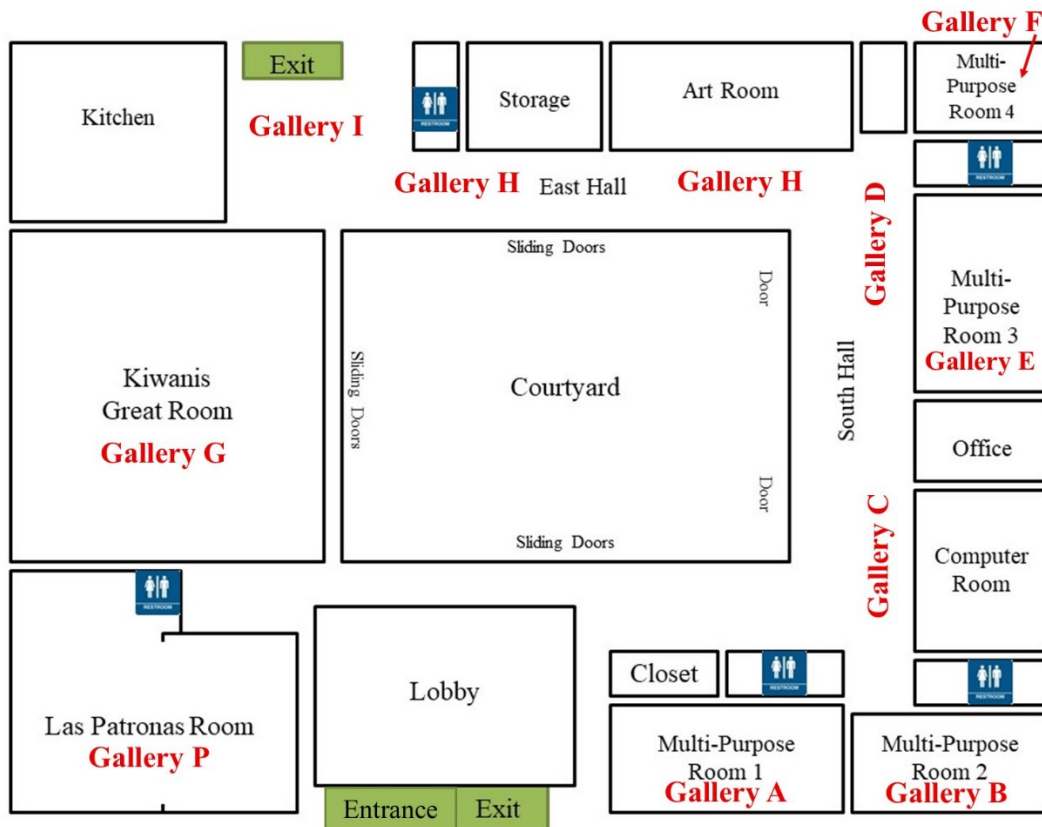

LA JOLLA COMMUNITY CENTER

October - November 2022 Exhibition

Gallery	Artists Names	No. Pieces
B	Chris Conroe	1
	Minnie Valero	1
C	Beverly Brock	4
	Dottie Stanley	1
	Ann Chaitin	2
D	Minnie Valero	2
	Hooshang Yashar	3
G	Peggy Hinaekian	7
	Dottie Stanley	9
	Gwen Nobil	8
H	Minnie Valero	3
	Chris Conroe	5
	Dottie Stanley	3
	Dana Levine	6
	Beverly Brock	1
	Mark Sherman	3
	Ann Chaitin	1